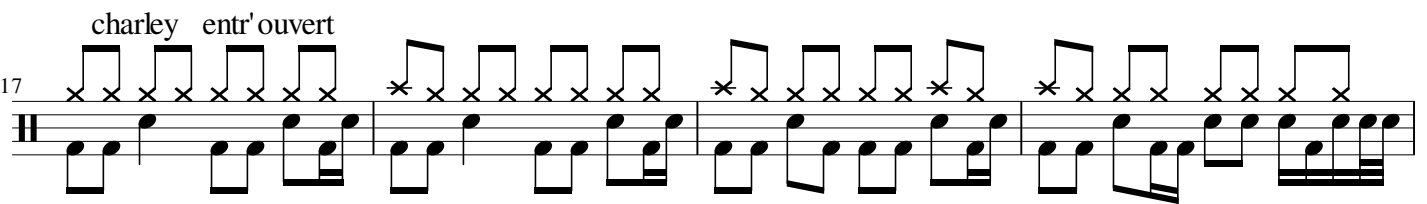

My Medicine

The Pretty Reckless

Tempo : 74

29

charley overdub doubles croches

33

37

39