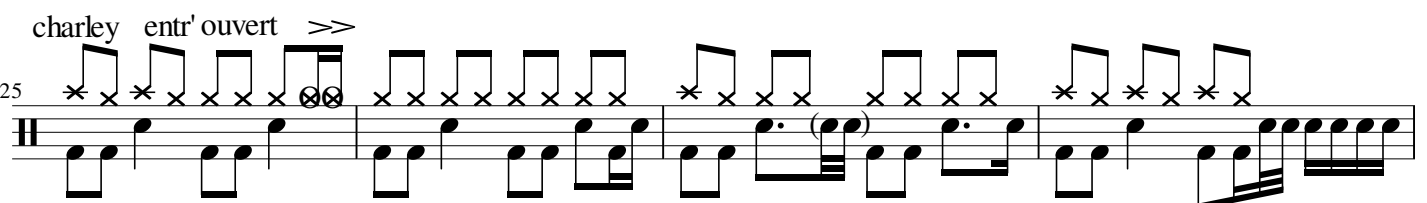

My Medicine

The Pretty Reckless

Tempo : 74

29

charley overdub doubles croches

33

37

39