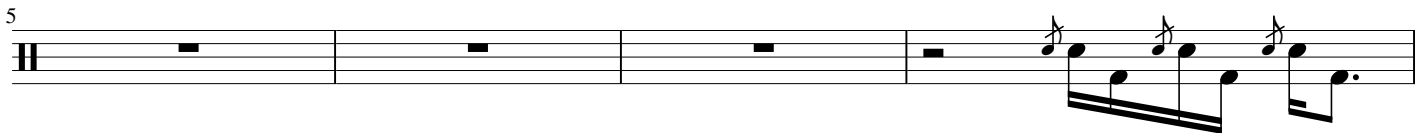

My Medicine

The Pretty Reckless

Tempo : 74

29

charley overdub doubles croches

33

37

39