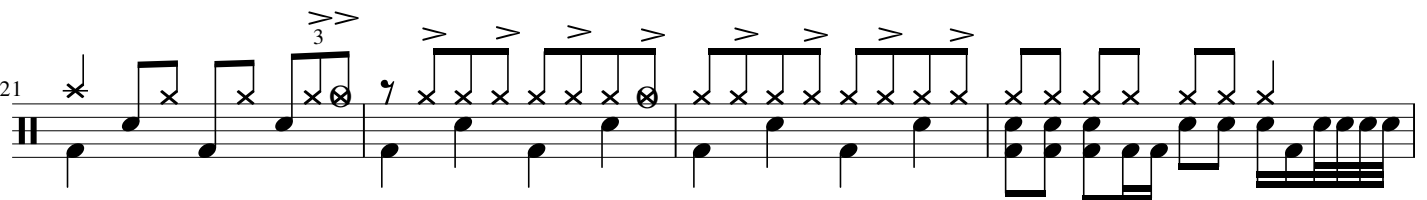

My Medicine

The Pretty Reckless

Tempo : 74

29

charley overdub doubles croches

33

37

39